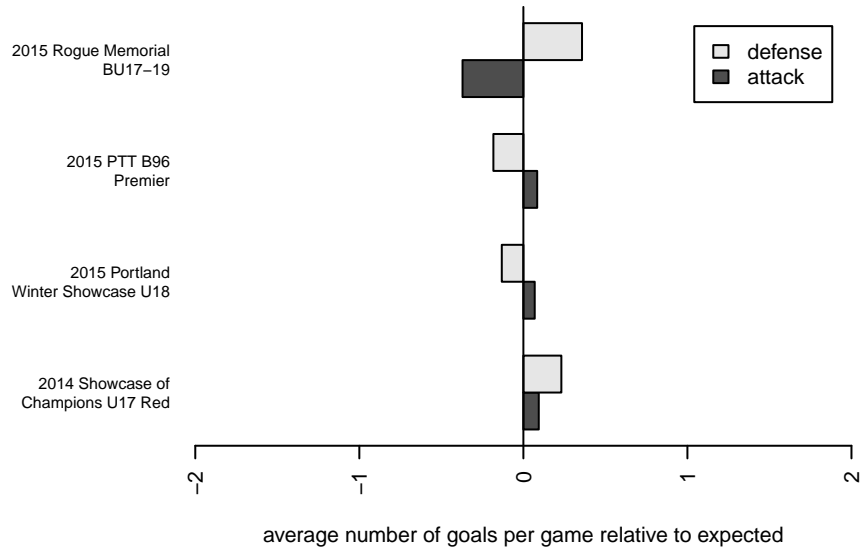

Performance relative to 13 month average