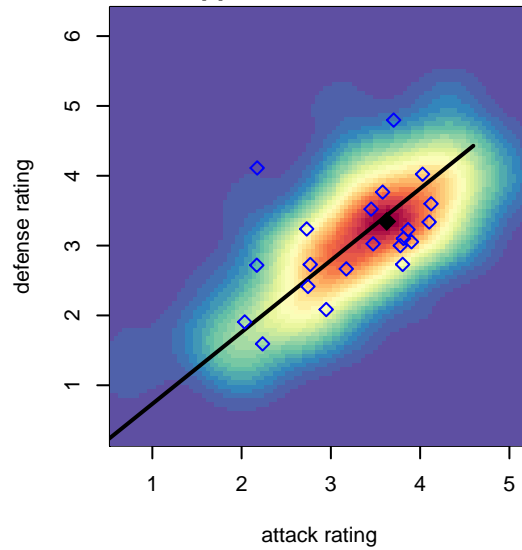

**attack and defense rating
relative to others at age
and all opponents in last 13 months**