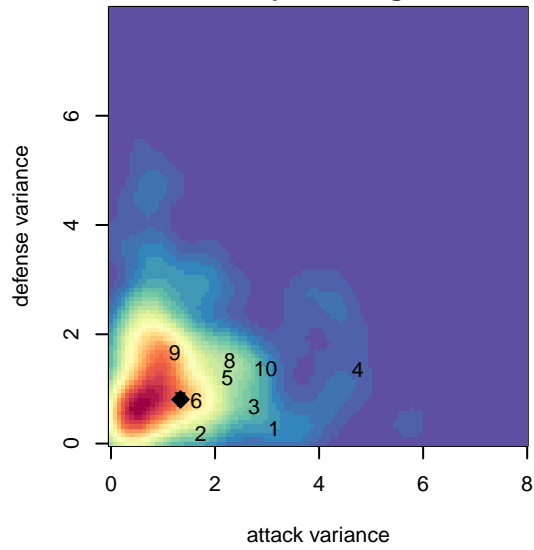

RVSC Timbers Red Adrenaline B97

Rogue Valley SC
 Medford, OR
 B97 total strength=1806
 attack=37.55 defense=28.39
 fall league = PTT B96 Premier

alt names used:
 Rogue Valley Timbers 97B Adrenaline

Venues played:
 2015 Rogue Memorial BU17-19
 2014 Showcase of Champions U17 Red
 2015 Portland Winter Showcase U18
 2015 PTT B96 Premier

RVSC Timbers Red Adrenaline B97
 Dots are actual minus expected GF (blue circles) and GA (red triangles).
 Blue line is smoothed change in attack strength. Red is smoothed change in defense strength.

**attack and defense variance (black dot)
relative to other teams
and top 10 in region**