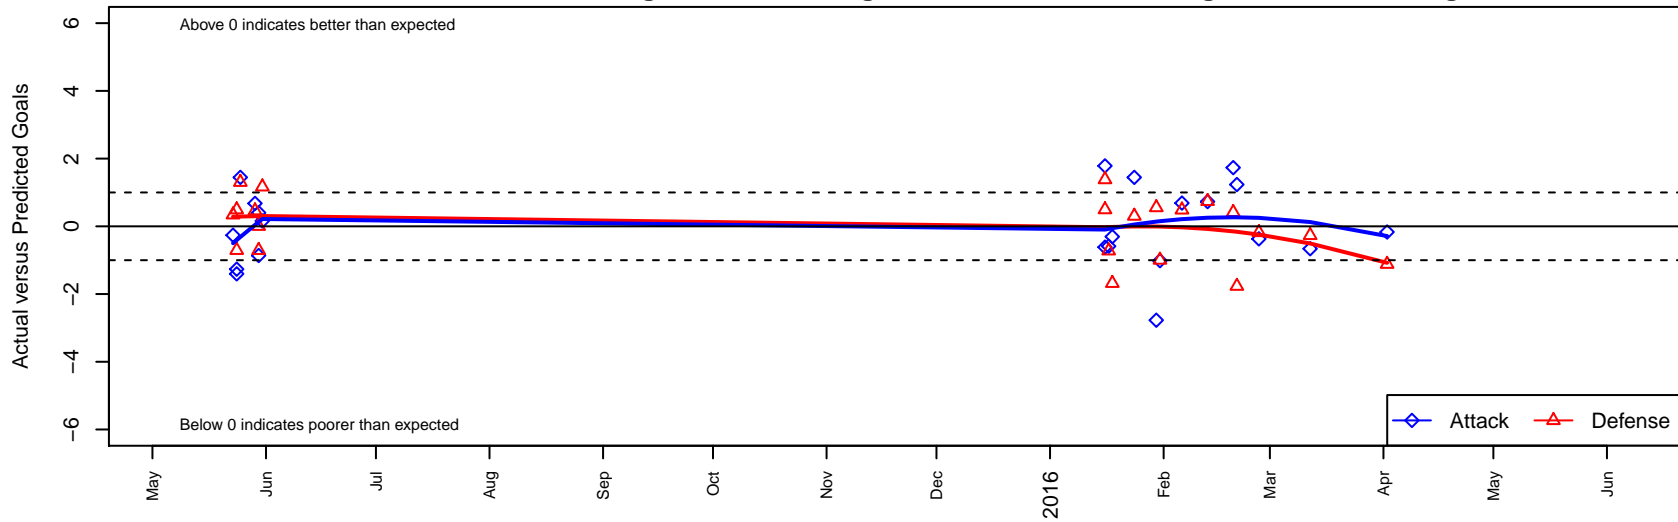

RVSC Timbers Red Adrenaline B97

Rogue Valley SC
 Medford, OR
 B97 total strength=1806
 attack=37.55 defense=28.39
 fall league = PTT B96 Premier

alt names used:
 Rogue Valley Timbers 97B Adrenaline

Venues played:
 2015 Rogue Memorial BU17-19
 2014 Showcase of Champions U17 Red
 2015 Portland Winter Showcase U18
 2015 PTT B96 Premier

RVSC Timbers Red Adrenaline B97
 Dots are actual minus expected GF (blue circles) and GA (red triangles).
 Blue line is smoothed change in attack strength. Red is smoothed change in defense strength.

**attack and defense variance (black dot)
relative to other teams
and top 10 in region**