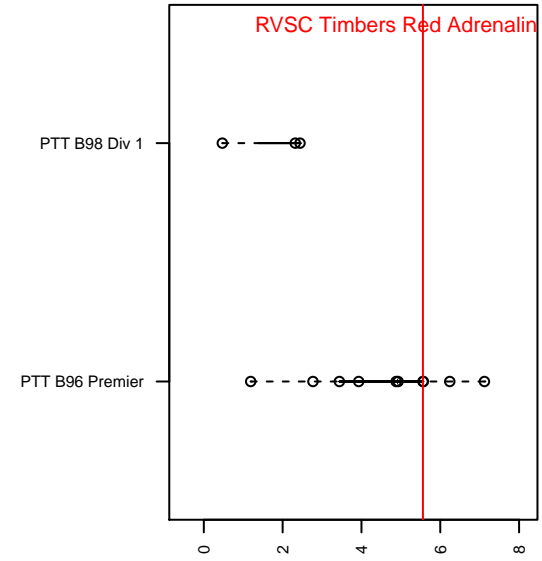

**attack and defense rating
relative to others at age
and all opponents in last 13 months**